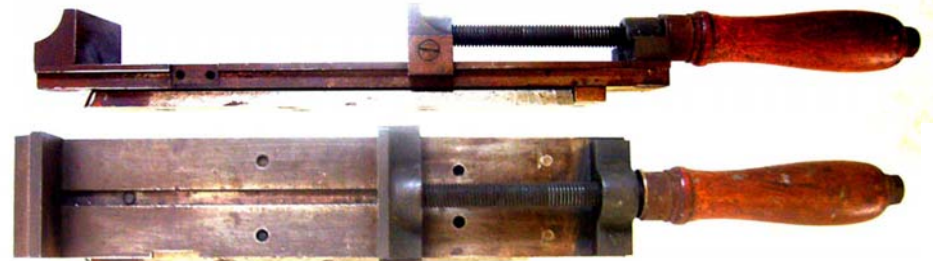

4

Overall outside dimensions = 10" x 4.25" x 3"
 Chase length = 8"
 Slug length = 2"
 Dovetail width = 2.44"
 Dovetail length = 8.25"
 Dovetail angle = 45°
 Max, opening for slugs = 2.2", 4.4"

5

Overall outside dimensions = 23" x 6" x 1.75"
 Chase length = 10.5"
 Slot width = 0.23"
 Pitch = 0.4" & 0.32"
 Slug length = 2.25"
 Dovetail width = 2.0"
 Dovetail length = 2.0"
 Dovetail angle = 45°
 Max, opening for slugs = 10"

6

Overall outside dimensions = 19" x 5" x 2"
 Chase length = 10"
 Slot width = 0.225"
 Slot width = 0.225"
 Pitch = 0.36" & 0.29"
 Slug length = 1.52"
 Dovetail width = 2.25"
 Dovetail length = 2.37"
 Dovetail angle = 45°
 Max, opening for slugs = 10"

7

Overall outside dimensions = 18.5"
 Chase length = 13"
 Dovetail width = 2.75"
 Dovetail length = 2"
 Dovetail angle = 45°
 Max, opening for slugs = Min. 6.75" – 10" Max.