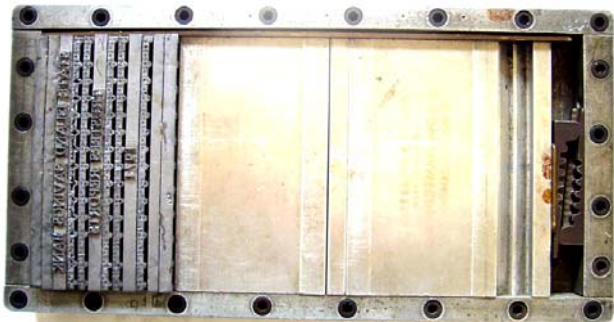

1

Overall outside dimensions = 21" x 8.5" x 1.5"  
Chase length = 14.75"  
Slot width = 0.222"  
Pitch = 0.3"  
Slug length = 2.5"  
Dovetail width = 2.69"  
Dovetail length = 1.93"  
Dovetail angle = 45°  
Max, opening for slugs = 14"

2

Overall outside dimensions = 22.5" x 5.5" x 2"  
Chase length = 10"  
Slot width = 0.162"  
Pitch = 0.335"  
Slug length = 3.13"  
Dovetail width = 4.46"  
Dovetail length = 1.75"  
Dovetail angle = 45°  
Max, opening for slugs = 9.75"

3

Overall outside dimensions = 12" x 6.25" x 1.5"  
Chase length = 9.75"  
Slug length = 5"  
Dovetail width = 2.5"