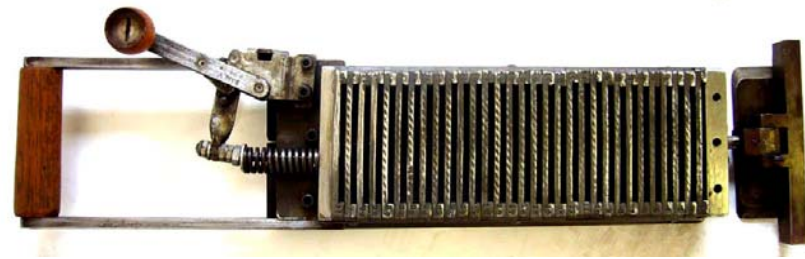

1

Overall outside dimensions = 21" x 8.5" x 1.5"  
Chase length = 14.75"  
Slot width = 0.222"  
Pitch = 0.3"  
Slug length = 2.5"  
Dovetail width = 2.69"  
Dovetail length = 1.93"  
Dovetail angle = 45°  
Max, opening for slugs = 14"

2

Overall outside dimensions = 22.5" x 5.5" x 2"  
Chase length = 10"  
Slot width = 0.162"  
Pitch = 0.335"  
Slug length = 3.13"  
Dovetail width = 4.46"  
Dovetail length = 1.75"  
Dovetail angle = 45°  
Max, opening for slugs = 9.75"

3

Overall outside dimensions = 12" x 6.25" x 1.5"  
Chase length = 9.75"  
Slug length = 5"  
Dovetail width = 2.5"